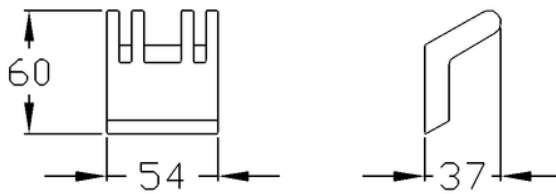

NORMBAU

PASSION FOR CARE

Double hook, 54 x 60 mm

54 x 60 mm,
made of Aluminium, with a scratch-resistant powder coating with antibacterial protection. Available in the Cavere® colour range, for hanging and clamping, designed for flannel. Concealed screw fixing. Supplied with stainless steel Torx screws 5 x 60mm dia. and plugs for solid masonry.

Product code	7500120
Product group	7010

Cavere® white (092)
Satin beige (093)
Cavere® ½ Silber Metallic (096)
Cavere® ½ Anthrazit Metallic (095)
Carbon black (091)

NORMBAU GmbH
Schwarzwaldstraße 15
77871 Renchen/Germany
Telefon +49(0)7843 / 704 - 0
Telefax +49(0)7843 / 704 - 43
www.normbau.de · normbau@allegion.com